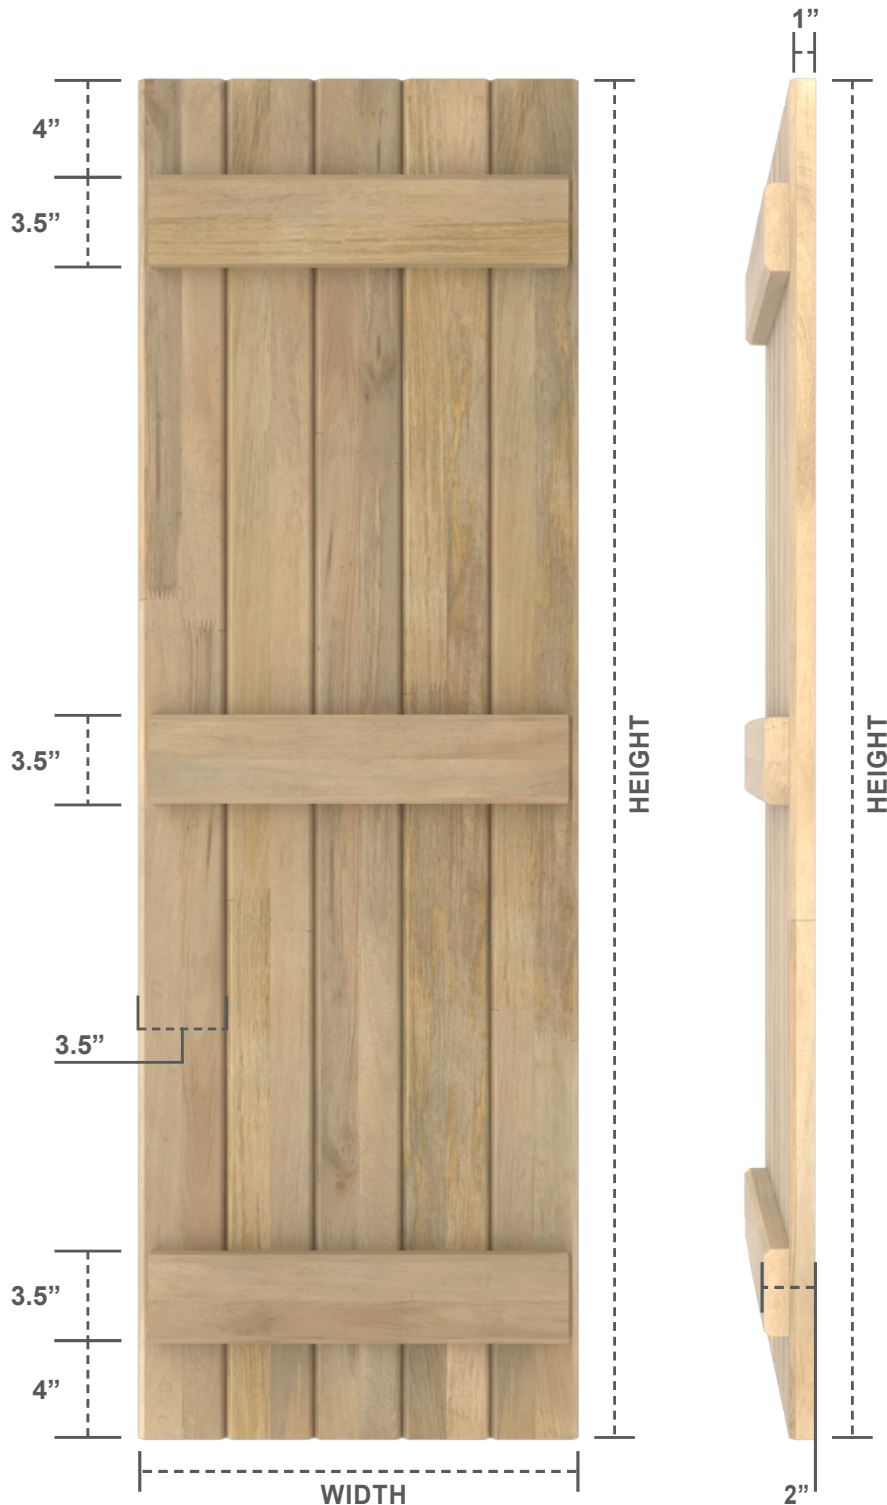

MANGO WOOD SHUTTERS

JOINED BOARD-N-BATTEN SHUTTER

STYLE

5 BOARDS
3 BATTEN

AVAILABLE
WIDTH

17.5"

AVAILABLE
HEIGHT

36" - 84"

FRONT VIEW

SIDE VIEW